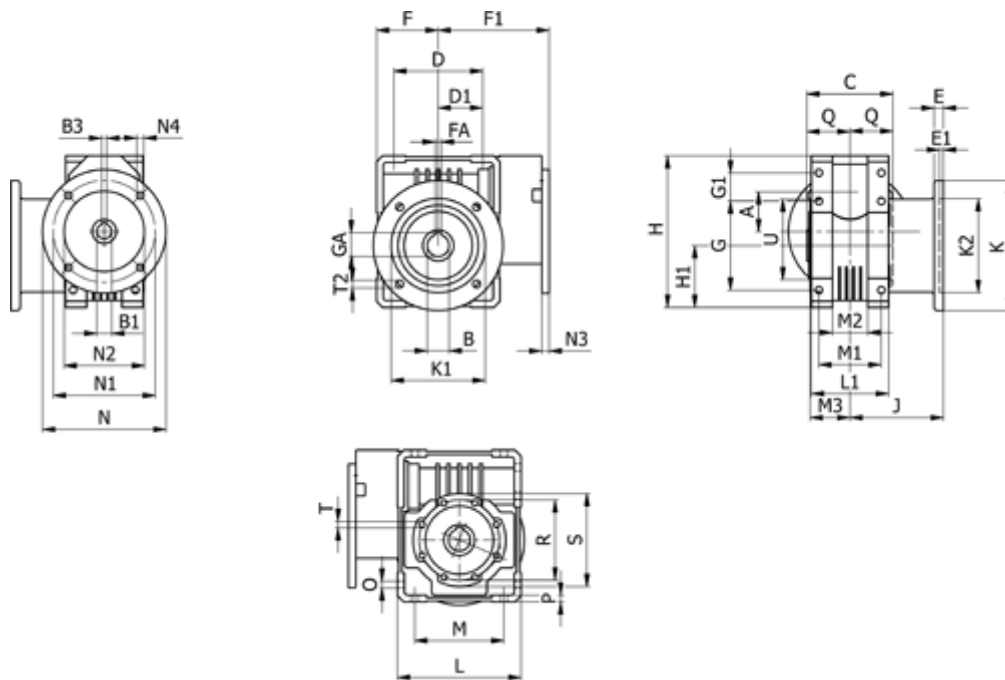

# Data Sheet

Article number: 392107504542010

Description: Worm gear  
WR 75-UF2-45-63B5, without lubrication

## Measures

A = 75.00	E = 12	H = 220.5	M = 102	N4 = M8x10	U = 90
B = 30	E1 = 5	H1 = 87.0	M1 = 130	O = 10.5	
B1 E7 = 14	F = 87	J = 111.0	M2 = 95	P = 9	
B2 = 16.3	F1 = 152	K = 200	M3 = 10	Q = 40	
B3 H9 = 5	FA = 8	K1 = 165	N = 140	R = 110	
C = 127	G = 126	K2 = 130	N1 = 165	S = 125	
D = 109.5	G1 = 46.5	L = 59	N2 = 130	T = M8x14	
D1 = 46.5	GA = 33.3	L1 = 126	N3 = 12.0	T2 = 12.5	